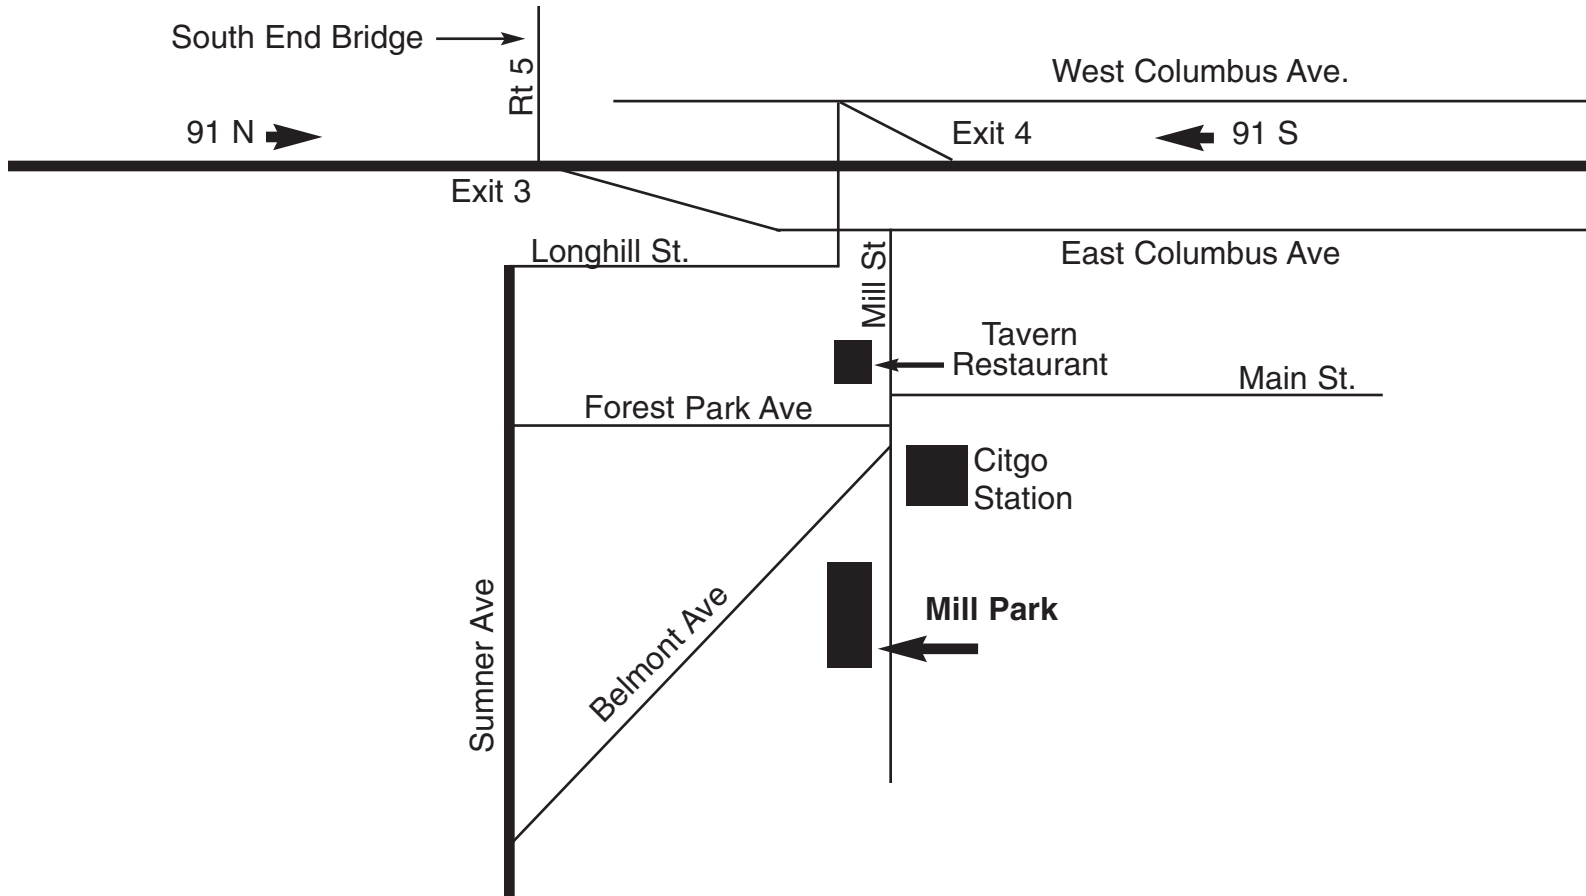

## *Directions to Photo Studio*

**From 91 N** take exit 3 to East Columbus Ave. Go through one set of lights to 1st right after lights onto Mill Street. Continue up Mill passing through two sets of lights. After passing through the 2nd set of lights you will see a Citgo station on your left continue approximately 200' To your 1st right into Mill Park. Continue through gate bear to your right. Entrance to Studio is on side of building.

**From 91S** take exit 4 (Rt 83 East Longmeadow) DO NOT GO TO THE STOP LIGHTS, take immediate left onto East Columbus Ave. Take your 1st right onto Mill St. Continue up Mill passing through two sets of lights. After passing through the 2nd set of lights you will see a Citgo station on your left continue approximately 200' To your 1st right into Mill Park. Continue through gate bear to your right. Entrance to Studio is on side of building.

**West from Sumner Ave.** follow Sumner to the end, passing straight through the X in Springfield. Take a right on Longhill Street to a left at your 1st set of lights. Bear right at the next set of lights onto East Columbus Ave to your 1st right onto Mill Street. Continue up Mill passing through two sets of lights. After passing through the 2nd set of lights you will see a Citgo station on your left continue approximately 200' To your 1st right into Mill Park. Continue through gate bear to your right. Entrance to Studio is on side of building.